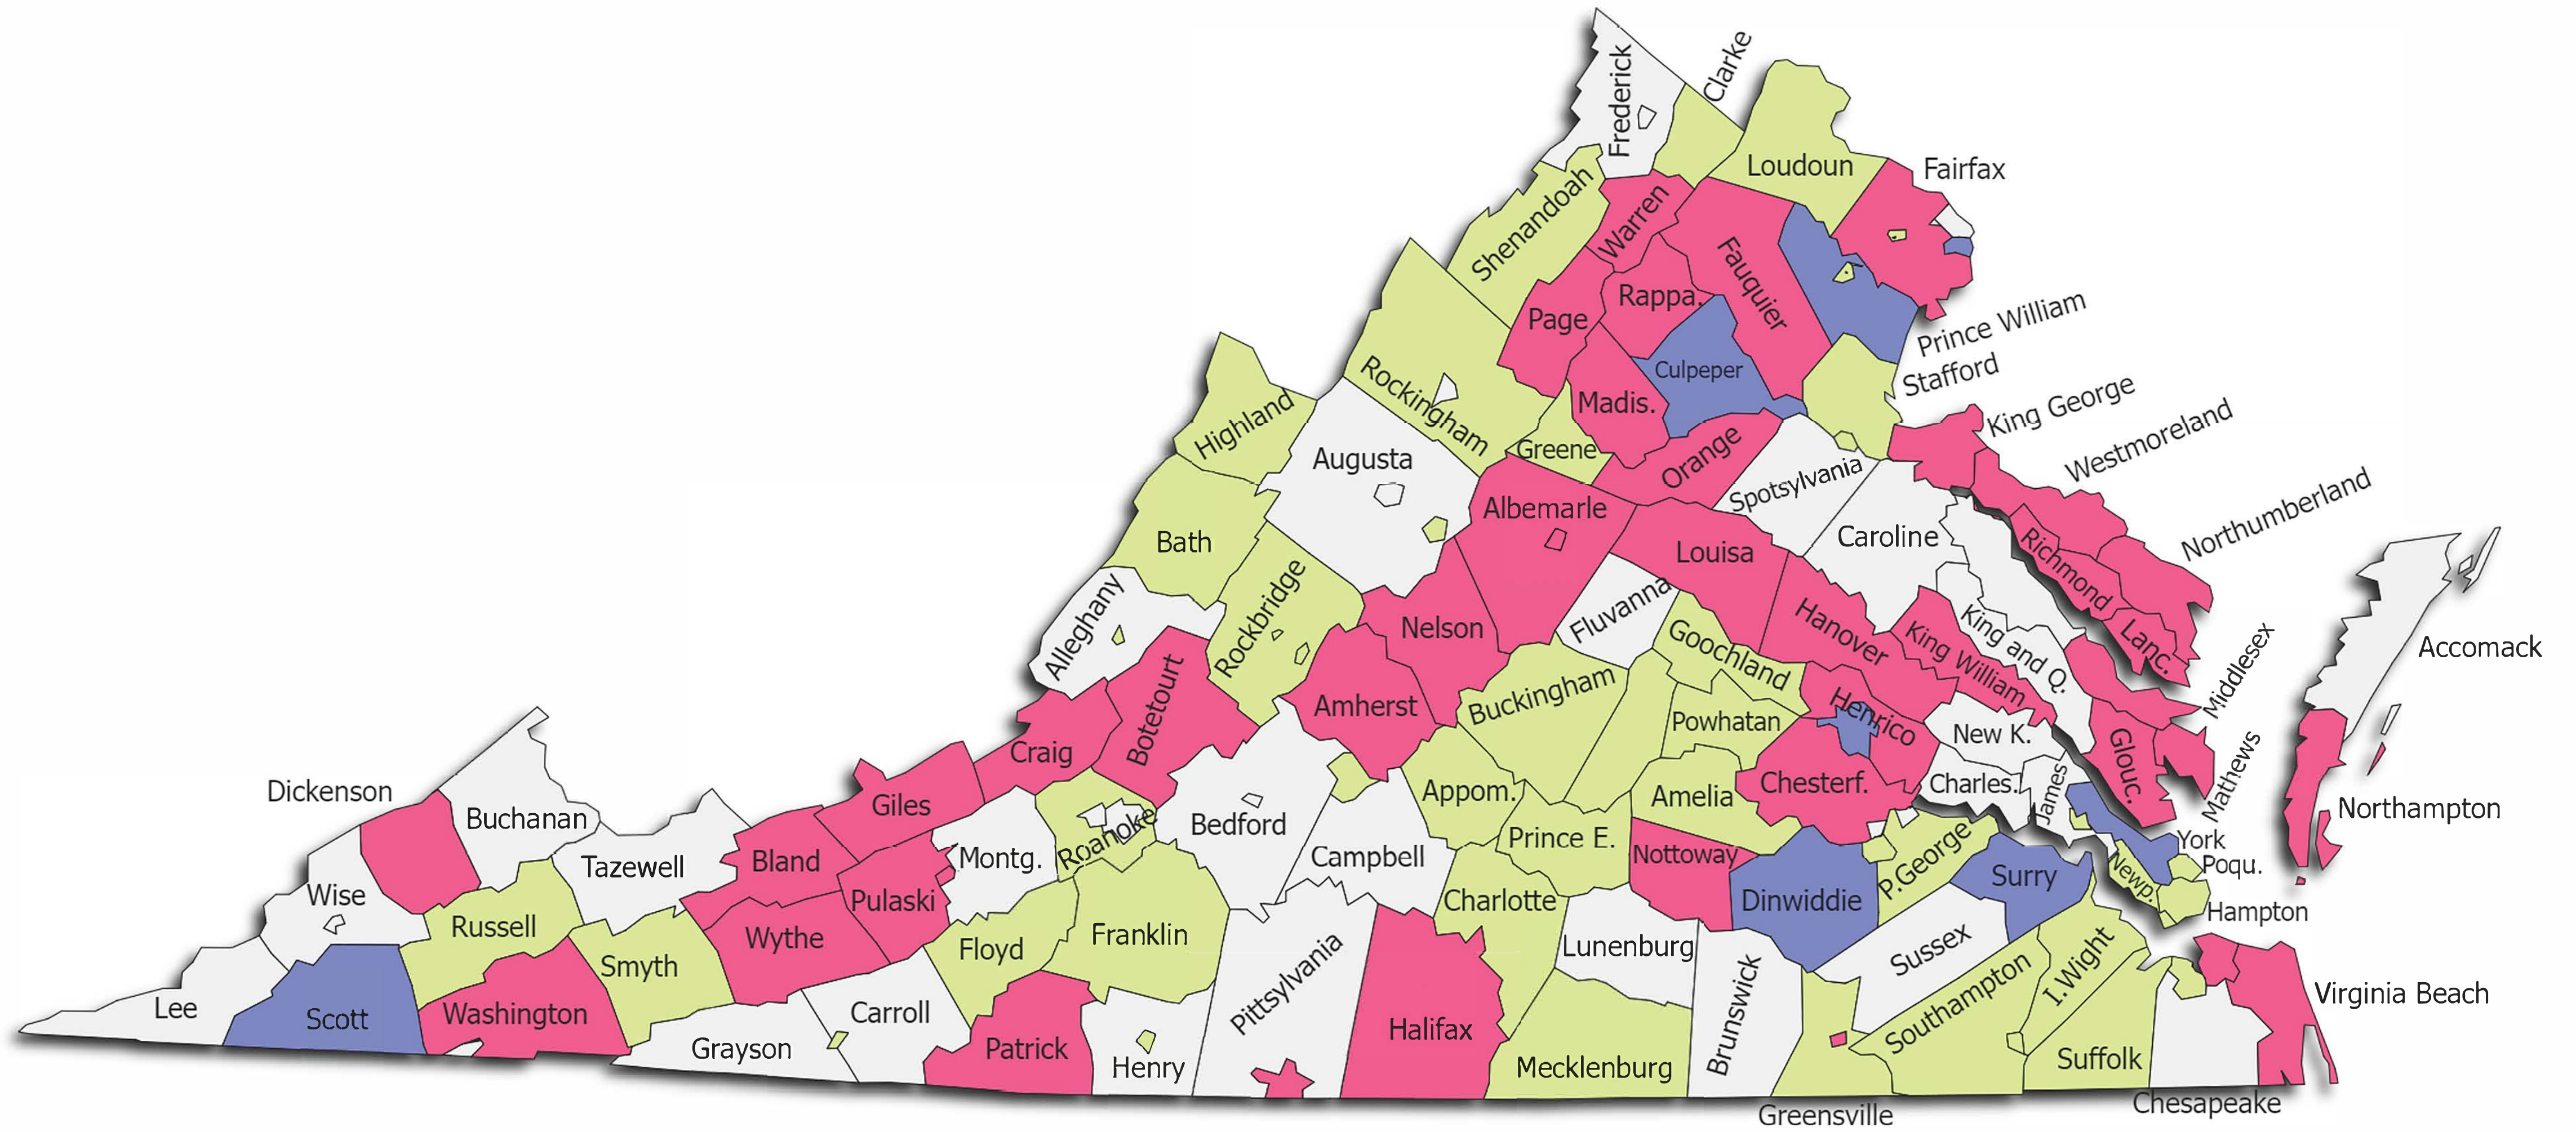

VA250 Local Committees Map

- Resolution + Microsite
- Resolution
- Contact